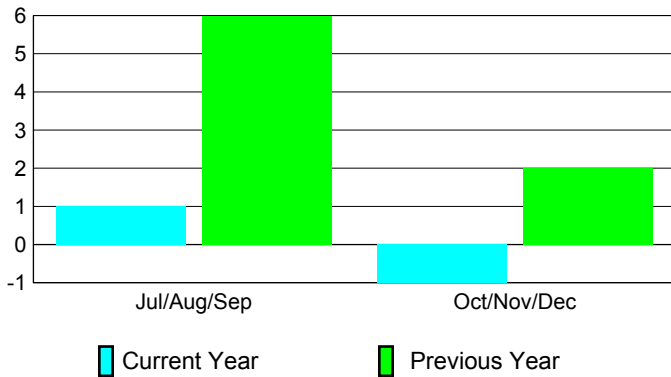

Comparison of Club Gain/Loss

Current Year Compared to the Previous Year