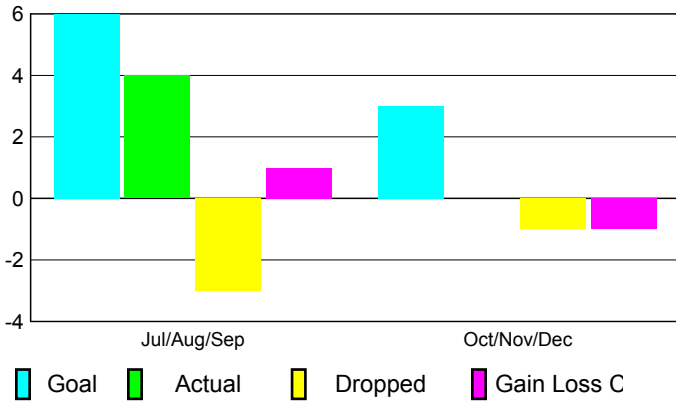

## CLUBS

**Club Results  
2010-2011**

**Clubs  
2009-2010**

Month	New Club Goal	Actual New Clubs	Actual Dropped Clubs	Gain/Loss of Clubs	Gain/Loss of Clubs
Jul/Aug/Sep	6	4	-3	1	6
Oct/Nov/Dec	3	0	-1	-1	2
<b>Totals</b>	<b>9</b>	<b>4</b>	<b>-4</b>	<b>0</b>	<b>8</b>

### Club Results 2010-2011

Goal, New, Dropped, Gain/Loss

### Comparison of Club Gain/Loss

Current Year Compared to the Previous Year