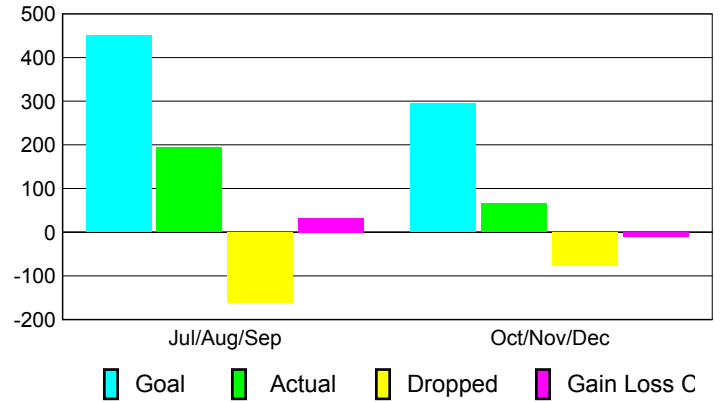

### YTD Status Quo Clubs 2010-2011

Status Quo Clubs Compared to Status Quo Members

## MEMBERSHIP

**Membership Results  
2010-2011**

**Membership  
2009-2010**

Month	Net Memb Goal	Actual New Memb	Actual Dropped Memb	Gain/Loss of Memb	Gain/Loss of Memb
Jul/Aug/Sep	450	194	-161	33	138
Oct/Nov/Dec	295	66	-76	-10	292
<b>Totals</b>	<b>745</b>	<b>260</b>	<b>-237</b>	<b>23</b>	<b>430</b>

### Membership Results 2010-2011

Goal, New, Dropped, Gain/Loss