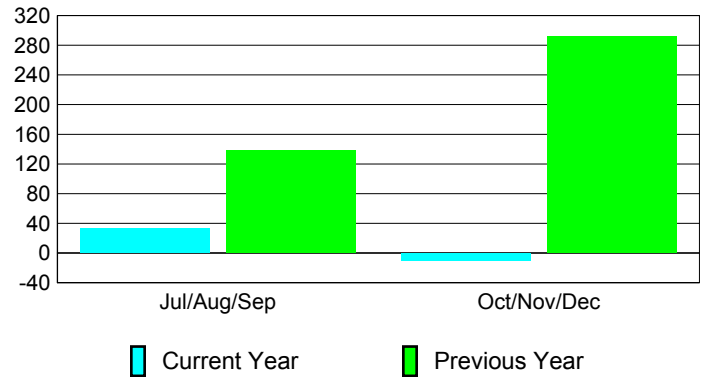

Comparison of Membership Gain/Loss

Current Year Compared to the Previous Year